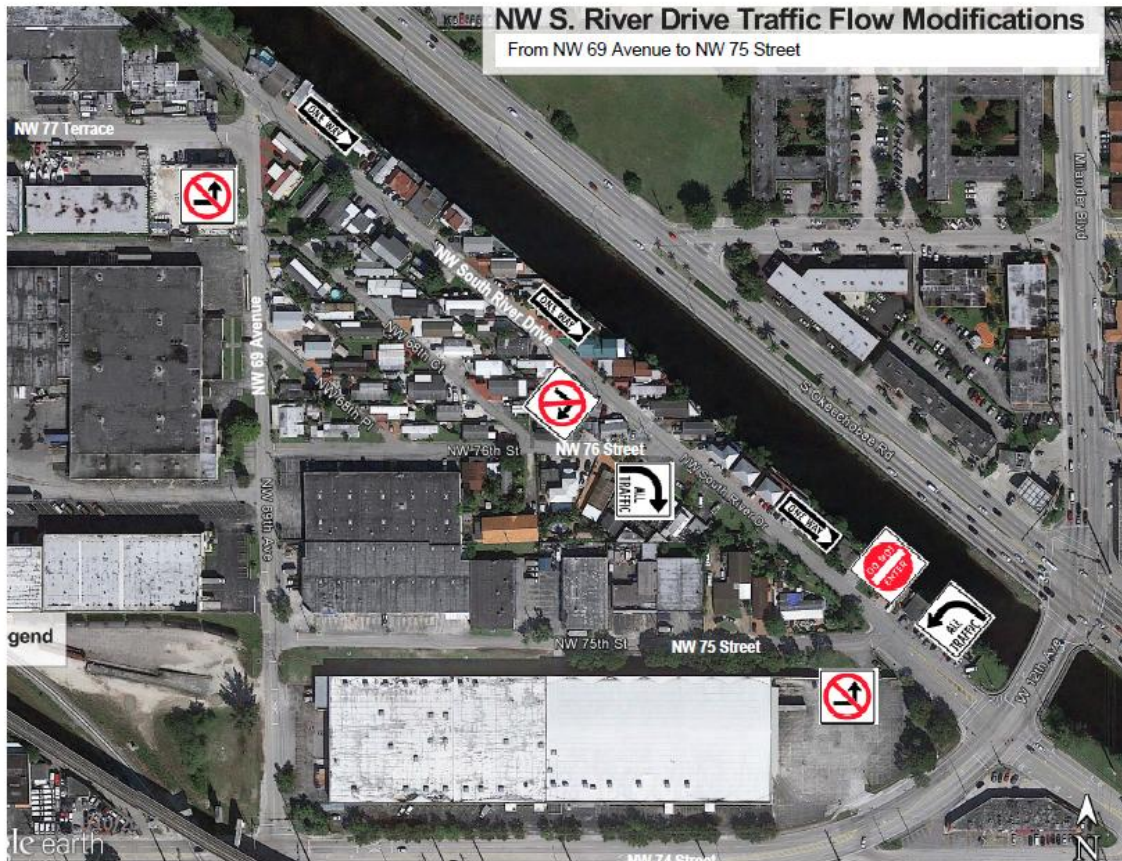

Change in Traffic Pattern

- NW South River Drive from NW 69th Avenue to NW 75th Street, one way eastbound only.
- NW South River Drive eastbound, no right turn on NW 76th Street.
- 76th Street onto South River Drive, right turn only.
- NW South River Drive from NW 75th Street to NW 69th Avenue, no westbound traffic permitted.
- NW 75th Street onto NW South River Drive, no left turn.

*If you have any questions please contact the Town Engineer
305-887-9541 ext.123; jcorzo@townofmedley.com.*

Cambio en el Patron de Trafico

- NW South River Drive desde la 69 Avenida del NW hasta la 75 Calle del NW, solo una vía hacia el este.
- NW South River Drive hacia el este, no doblar derecha en la 76 Calle del NW.
- 76 Calle del NW hacia NW South River Drive, derecha solamente.
- NW South River Drive desde la 75 Calle del NW hasta la 69 Avenida del NW, no tráfico hacia el oeste.
- NW 75 Calle del NW hacia NW South River Drive, no doblar izquierda.